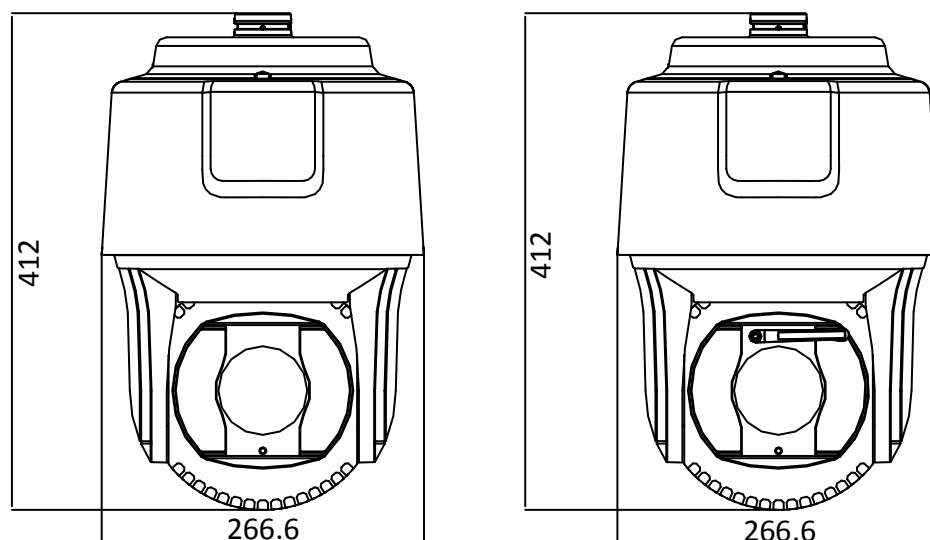

Language (Web Browser Access)	32 languages. English, Russian, Estonian, Bulgarian, Hungarian, Greek, German, Italian, Czech, Slovak, French, Polish, Dutch, Portuguese, Spanish, Romanian, Danish, Swedish, Norwegian, Finnish, Croatian, Slovenian, Serbian, Turkish, Korean, Traditional Chinese, Thai, Vietnamese, Japanese, Latvian, Lithuanian, Portuguese (Brazil)
Power	Without wiper: 24 VAC, max. 68 W (max. 12 W for heater, and max. 15 W for IR), Hi-PoE, max. 60 W With wiper: 24 VAC max. 70 W (max. 12 W for heater, and max. 15 W for IR), Hi-PoE, max. 60 W
Working Environment	Temperature: -40°C to 70°C (-40°F to 158°F) Humidity: ≤ 95%
Wiper	Optional
Protection Level	IP67 Standard. Lightning protection, surge protection and voltage transient protection meets IEC61000-4-2-2/3/4/5/6
Material	Aluminum alloy
Dimensions	Φ 266.6 mm × 412 mm (Φ 10.50" × 16.22")
Weight	Approx. 8 kg (17.64 lb)

DS-2DF8225IH-AELW (D), with wiper, 24 VAC & Hi-PoE

Dimensions

Unit: mm

Accessory

Included:

Installation adapter

Optional:

DS-1604ZJ-P
Wall mount with junction box